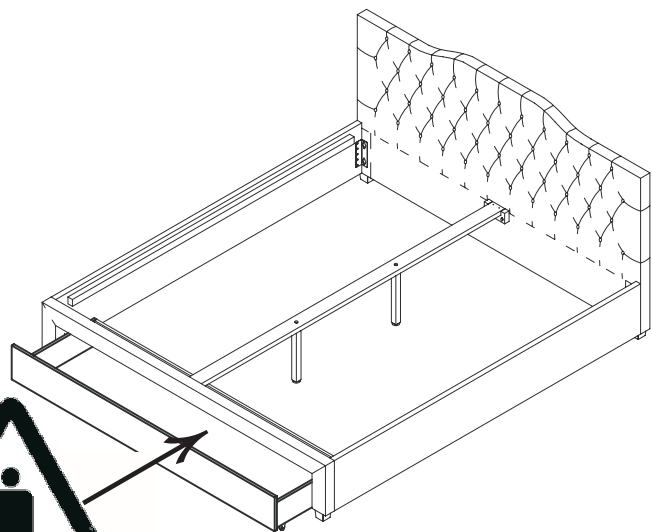

T 1pcs Allen key M6	U 16pcs screw 4 x 15mm	V 4pcs Bolt M6x30	W 2pcs screw 4 x 25mm	X 16pcs Plastic plug	Y 16pcs screw 5 x 55mm

Z 4pcs Wheel

prohibit stand
≤15kgs