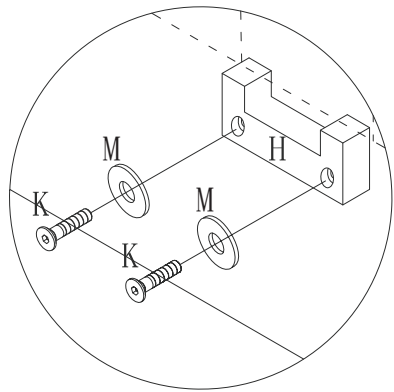

H*2PCS

I*4PCS

M8*30MM

J*16PCS

M8*40MM

K*6PCS

M4*40MM

L*4PCS

M*14PCS

M8

N*1PCS

| | | | | | |
|--|---|--|--|---|---|
| T  1pcs Allen key M6 | U  16pcs screw 4 x 15mm | V  4pcs Bolt M6x30 | W  2pcs screw 4 x 25mm | X  16pcs Plastic plug | Y  16pcs screw 5 x 55mm |
|--|---|--|--|---|---|