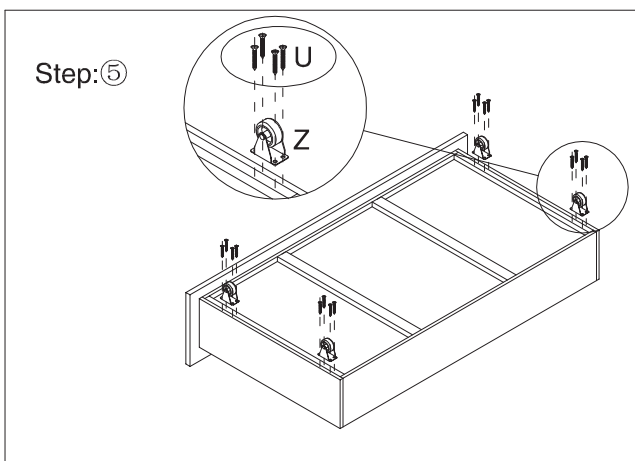

T 1pcs Allen key M6	U 16pcs screw 4 x 15mm	V 4pcs Bolt M6x30	W 2pcs screw 4 x 25mm	X 16pcs Plastic plug	Y 16pcs screw 5 x 55mm

Z 4pcs Wheel

prohibit stand
≤15kgs