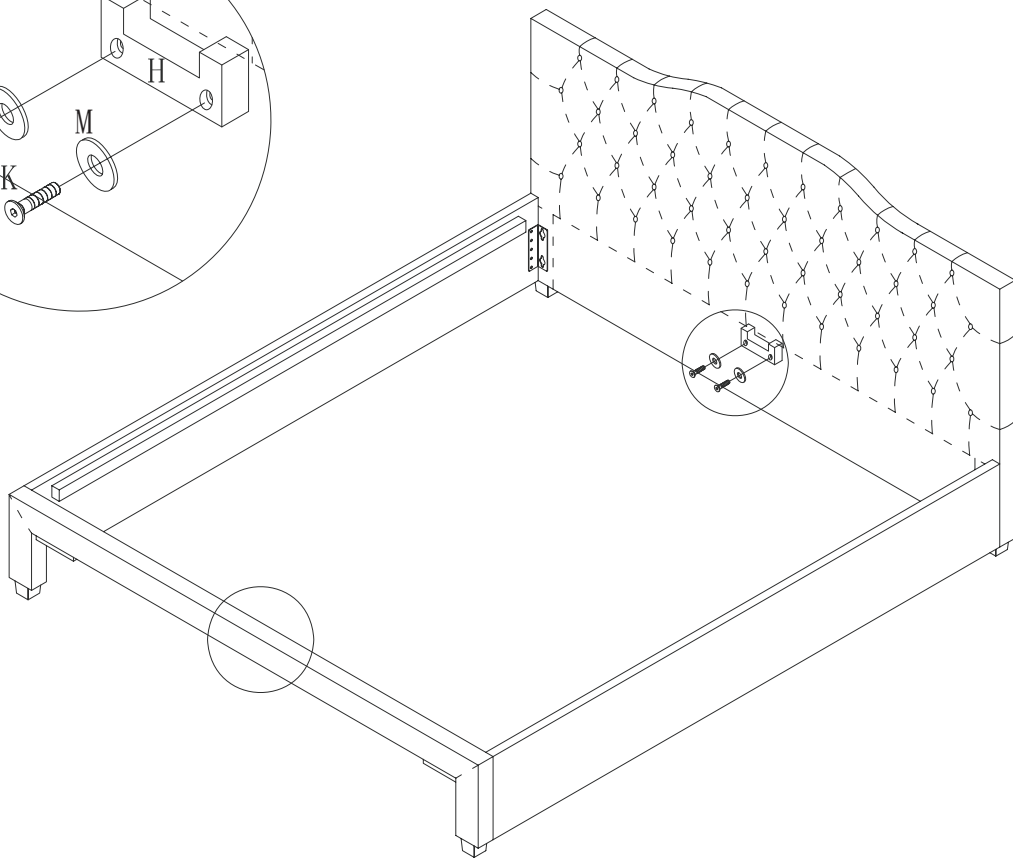

H*2PCS

I*4PCS

M8*30MM

J*16PCS

M8*40MM

K*6PCS

M4*40MM

L*4PCS

M*14PCS

M8

N*1PCS

| | | | | | |
|--|---|--|--|---|---|
| T  1pcs Allen key M6 | U  16pcs screw 4 x 15mm | V  4pcs Bolt M6x30 | W  2pcs screw 4 x 25mm | X  16pcs Plastic plug | Y  16pcs screw 5 x 55mm |
|--|---|--|--|---|---|